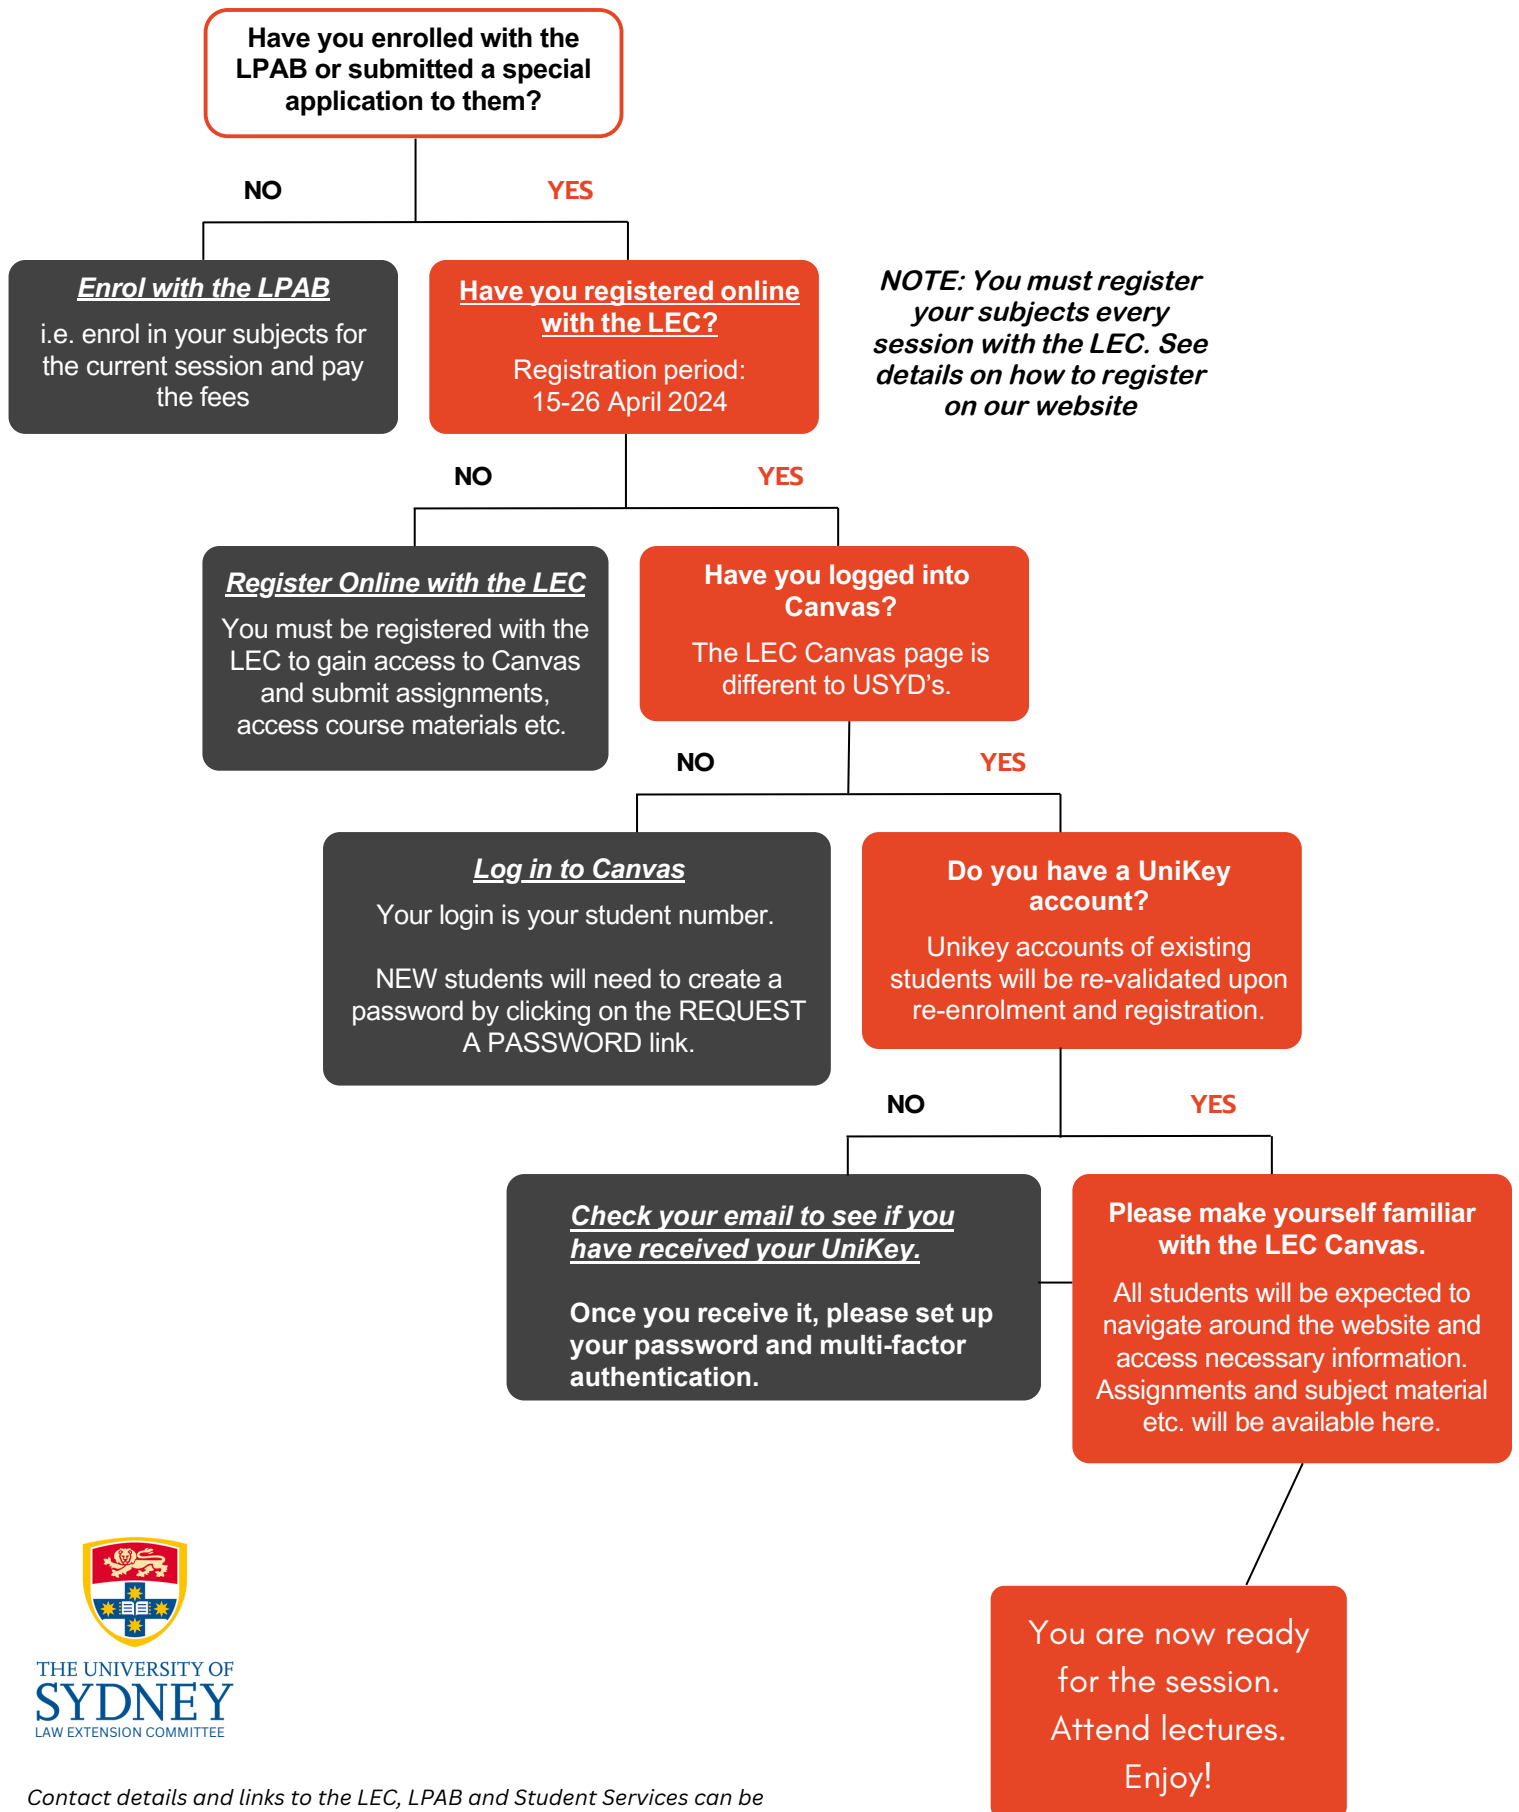

LAW EXTENSION COMMITTEE

A Guide to Getting Started

THE UNIVERSITY OF
SYDNEY
LAW EXTENSION COMMITTEE

Contact details and links to the LEC, LPAB and Student Services can be found on page 2 of the Course Information Handbook.

It is the student's responsibility to notify the LEC, LPAB and Student Services of change of contact/address details.